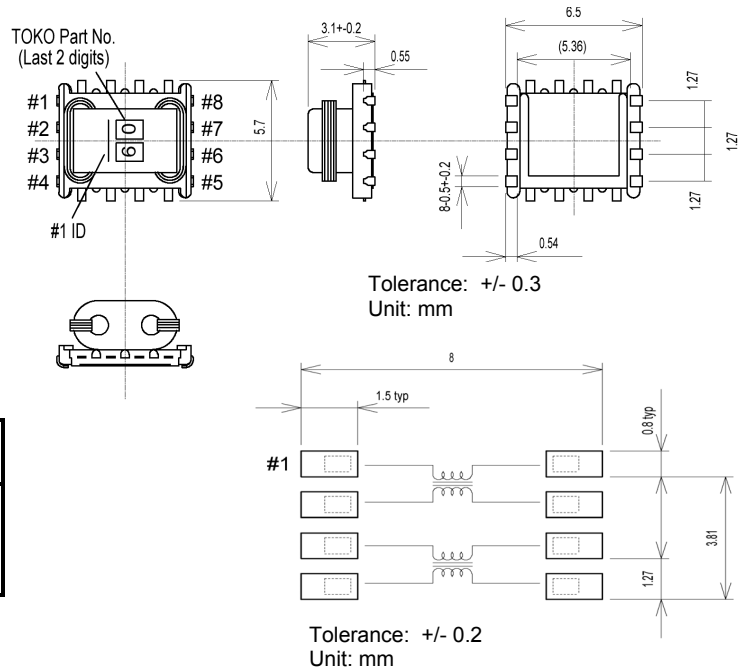

### DESCRIPTION

The B5W is a dual wound common mode choke ideal for common mode noise attenuation in twisted pair cable interfaces as well as IEEE 1394 applications. An excellent impedance balance between two sets of twisted pairs is achieved by winding across a single core. One B5W common mode choke coil per interface port is possible with this dual winding configuration.

### FEATURES

- Low profile: 3.4 mm (Max.)
- Common mode impedance of 220  $\Omega$  at 100 MHz (typical)
- Operating temperature: -10°C to +60°C
- Storage temperature: -25°C to +70°C
- Suitable for reflow soldering
- Packaged on 2,000 piece reels

### DIMENSIONS AND FOOTPRINT

Toko Part No.	Insertion Loss		I <sub>DC</sub>	R <sub>DC</sub>	Withstand Voltage
857CM-0009	50 MHz	2.8 dB +/- 2.0 dB	0.65 A (Max.)	0.3 $\Omega$ (Max.)	100 VDC
	100 MHz	7.3 dB +/- 2.5 dB			
	300 MHz	12.0 dB +/- 3.0 dB			
	500 MHz	14.0 dB +/- 3.0 dB			